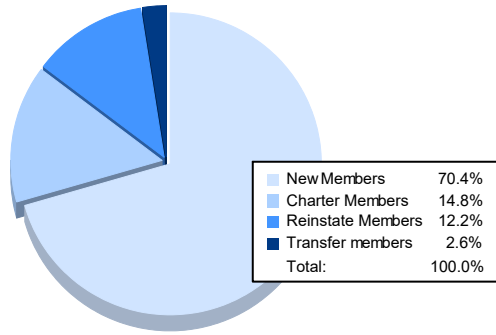

Year	New Clubs	Dropped Clubs	Gain/ Loss Clubs	New Members	Charter Members	Reinstate Members	Transfer Members	Total Member Added	Total Members Dropped	Gain/ Loss Members
2016-2017	0	0	0	173	0	10	8	191	201	-10
2017-2018	1	0	1	199	26	7	6	238	229	9
2018-2019	0	0	0	186	3	5	17	211	211	0
2019-2020	0	1	-1	121	0	8	15	144	230	-86
2020-2021	1	1	0	81	17	14	3	115	215	-100
<b>Average</b>	<b>0</b>	<b>0</b>	<b>0</b>	<b>152</b>	<b>9</b>	<b>9</b>	<b>10</b>	<b>180</b>	<b>217</b>	<b>-37</b>

### Membership Composition June 2021 Cumulative

### Gender Composition June 2021 Cumulative