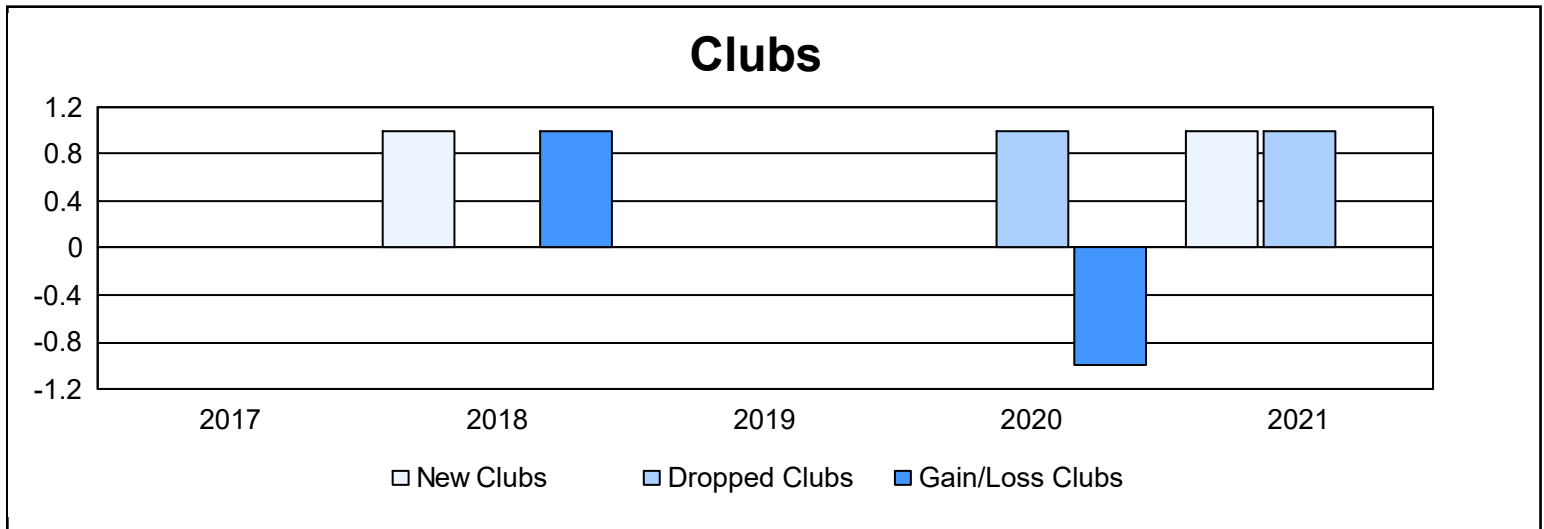

Year	New Clubs	Dropped Clubs	Gain/ Loss Clubs	New Members	Charter Members	Reinstate Members	Transfer Members	Total Member Added	Total Members Dropped	Gain/ Loss Members
2016-2017	0	0	0	173	0	10	8	191	201	-10
2017-2018	1	0	1	199	26	7	6	238	229	9
2018-2019	0	0	0	186	3	5	17	211	211	0
2019-2020	0	1	-1	121	0	8	15	144	230	-86
2020-2021	1	1	0	81	17	14	3	115	215	-100
<b>Average</b>	<b>0</b>	<b>0</b>	<b>0</b>	<b>152</b>	<b>9</b>	<b>9</b>	<b>10</b>	<b>180</b>	<b>217</b>	<b>-37</b>

### Membership Composition June 2021 Cumulative